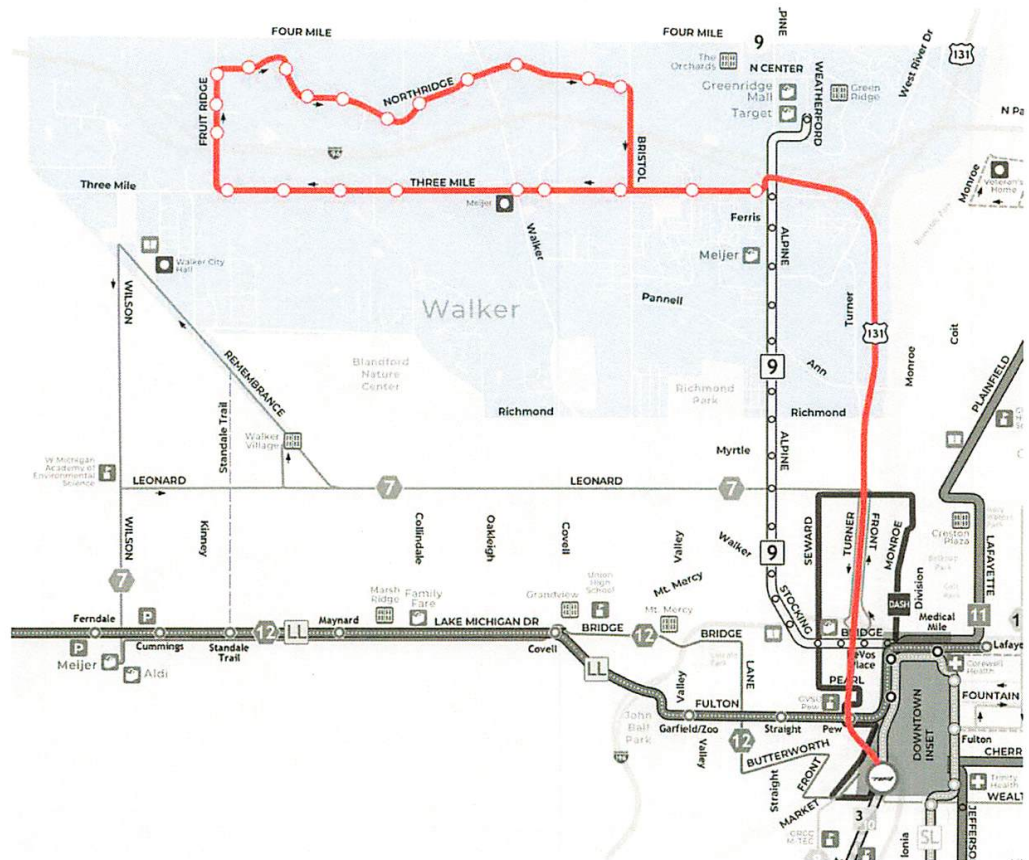

## Ride The Rapid

#### Good news!

The Rapid has extended one of its bus routes to better serve businesses and families in our area!

Children who are 42" and taller can ride the Rapid without an adult.

Please see the attached map for route information.

#### Route 33 Express

- Route 33 will operate during the weekday every hour between 5:45 a.m. - 10:45 a.m. and 2:45 p.m. - 6:45 p.m.
- **25-minute** faster service from Central Station to Walker Industrial loop via US-131
- Adding bus stop locations for increased convenience

#### Rapid Connect

- Expanding east to the Grand River
- Expanding south to Richmond St.
- **5.8 square miles** of additional area served
- **7,290** additional jobs served
- **3,863** additional residents served